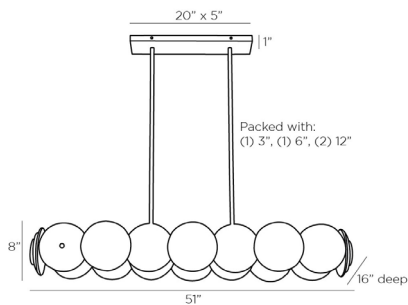

ARTERIOS

KINLEE CHANDELIER

82012
 H: 9.5 IN, W: 51 IN, D: 16 IN
 Antique Brass
 Contract Suitable As Is

A modern take on Art Deco, the Kinlee is composed of a series of hand-crafted glass discs on a linear frame with 12 lights sparkling through the glass. A collage of clear glass, smoke glass, and smoke luster glass discs parallel an antique brass iron frame. The clear glass and smoke glass feature a hammered detail, while the smoke luster glass features an etched texture. Its unique layered construction allows the light to

APPEARANCE

Material	Antique Brass
Material Type	Glass, Iron
Finish	Etched, Hammered
Finish Will Vary	Antique Brass, Clear, Smoke, Smoke Luster
Top Coat/Sealant	true

DIMENSIONS

Chandelier	H: 8 IN, W: 51 IN, D: 16 IN
Minimum Hanging Height	9.5 IN
Maximum Hanging Height	39.5 IN
Canopy	H: 1 IN, W: 20 IN, D: 5 IN

UL/ETL	Yes
CB	Yes
RoHS	false

SHIPPING

Shipping Requirements	Prop65
Product Weight	51.5 LBS
Gross Weight 1	70.5 LBS
Shipping Box 1	H: 51.18 IN, L: 15.75 IN, W: 11.42 IN

ADDITIONAL INFO

Features	Assembly Required
----------	-------------------

REPLACEMENT PARTS

Replacement Part 1	PIPE-479
Replacement Part 1 Dim	(2) 3", (2) 6", (2) 12"
Replacement Part 2	CANOPY-538
Replacement Part 2 Dim	1" x 20" x 5"

CONTRACT

Contract Suitable	true
-------------------	------